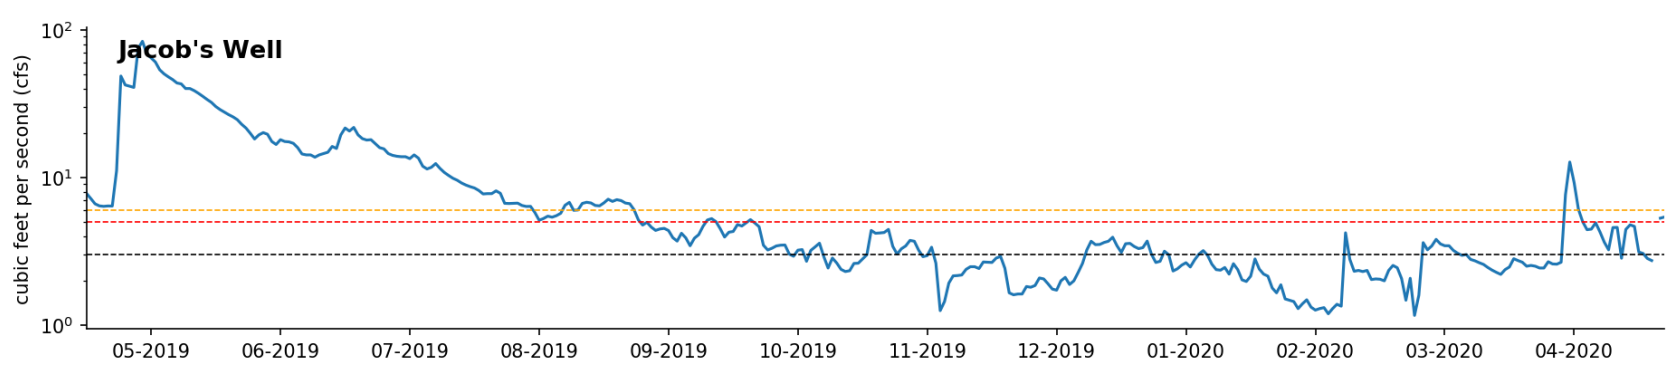

Northern District

Southern District

District Precipitation: 02/2019 - 02/2020

<i>YEAR</i>	<i>PRECIP (IN)</i>
2010	39.8
2011	18.9
2012	25.3
2013	42.5
2014	28.5
2015	48.2
2016	46.9
2017	31.7
2018	39.5
2019	30.7