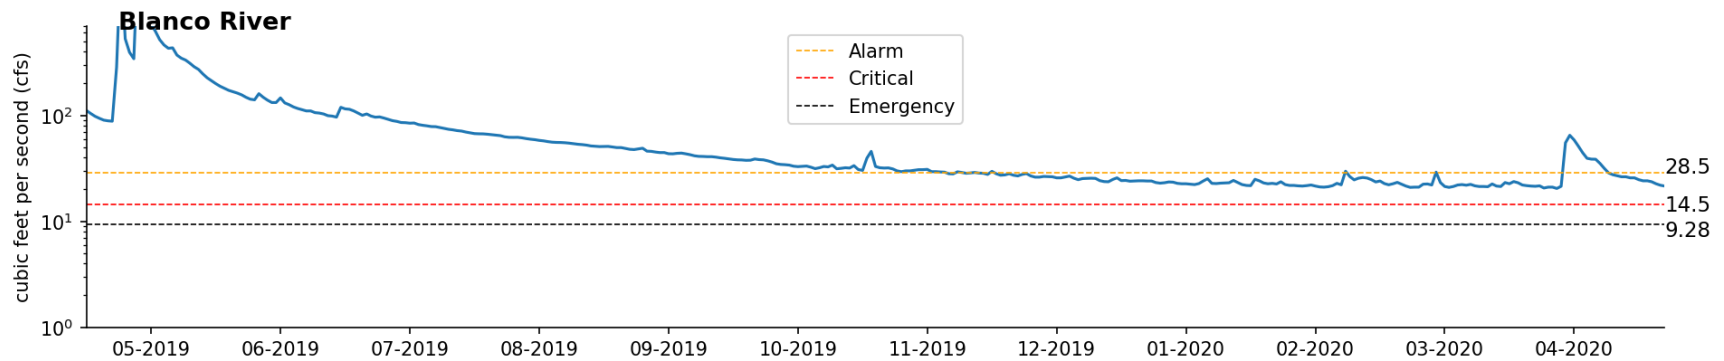

Northern District

Southern District

District Precipitation: 02/2019 - 02/2020

<i>YEAR</i>	<i>PRECIP (IN)</i>
2010	39.8
2011	18.9
2012	25.3
2013	42.5
2014	28.5
2015	48.2
2016	46.9
2017	31.7
2018	39.5
2019	30.7