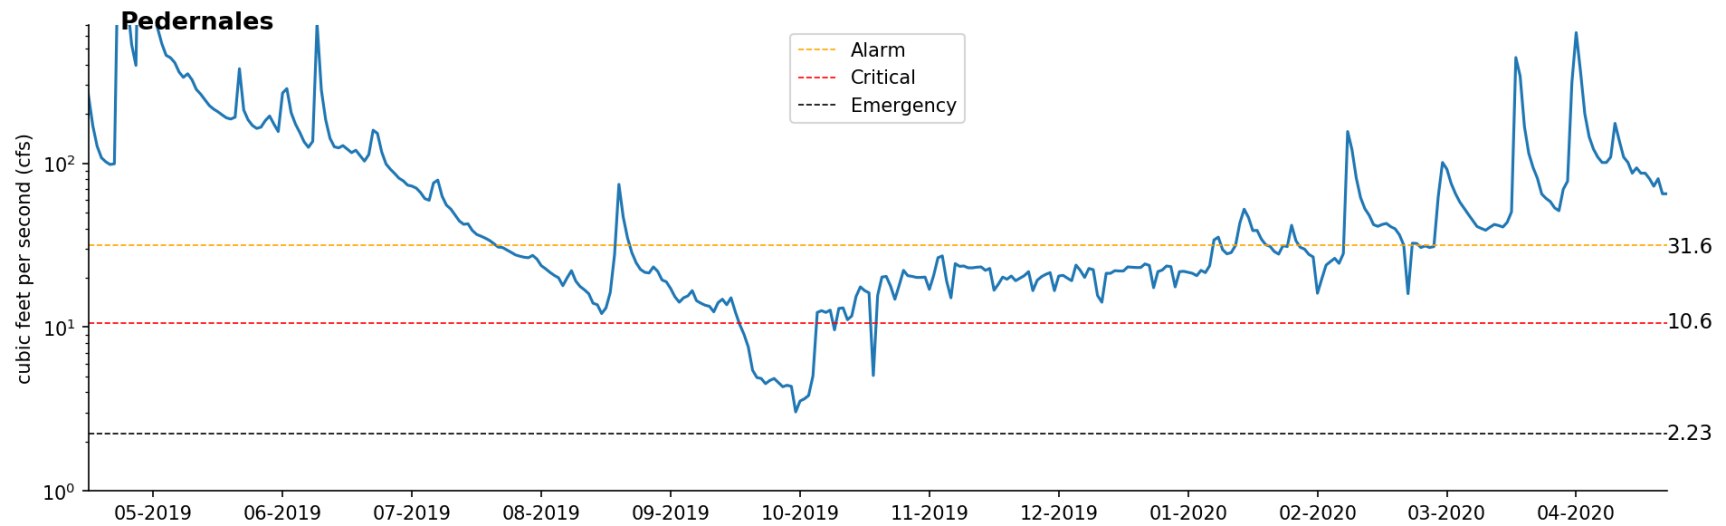

Northern District

Southern District

District Precipitation: 02/2019 - 02/2020

<i>YEAR</i>	<i>PRECIP (IN)</i>
2010	39.8
2011	18.9
2012	25.3
2013	42.5
2014	28.5
2015	48.2
2016	46.9
2017	31.7
2018	39.5
2019	30.7