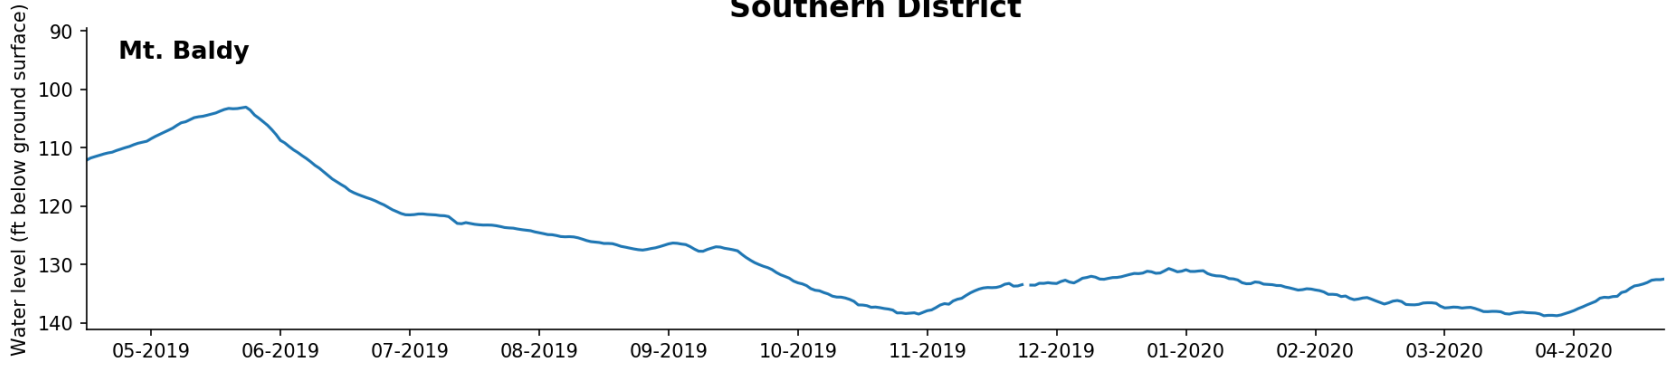

Northern District

Southern District

District Precipitation: 02/2019 - 02/2020

<i>YEAR</i>	<i>PRECIP (IN)</i>
2010	39.8
2011	18.9
2012	25.3
2013	42.5
2014	28.5
2015	48.2
2016	46.9
2017	31.7
2018	39.5
2019	30.7