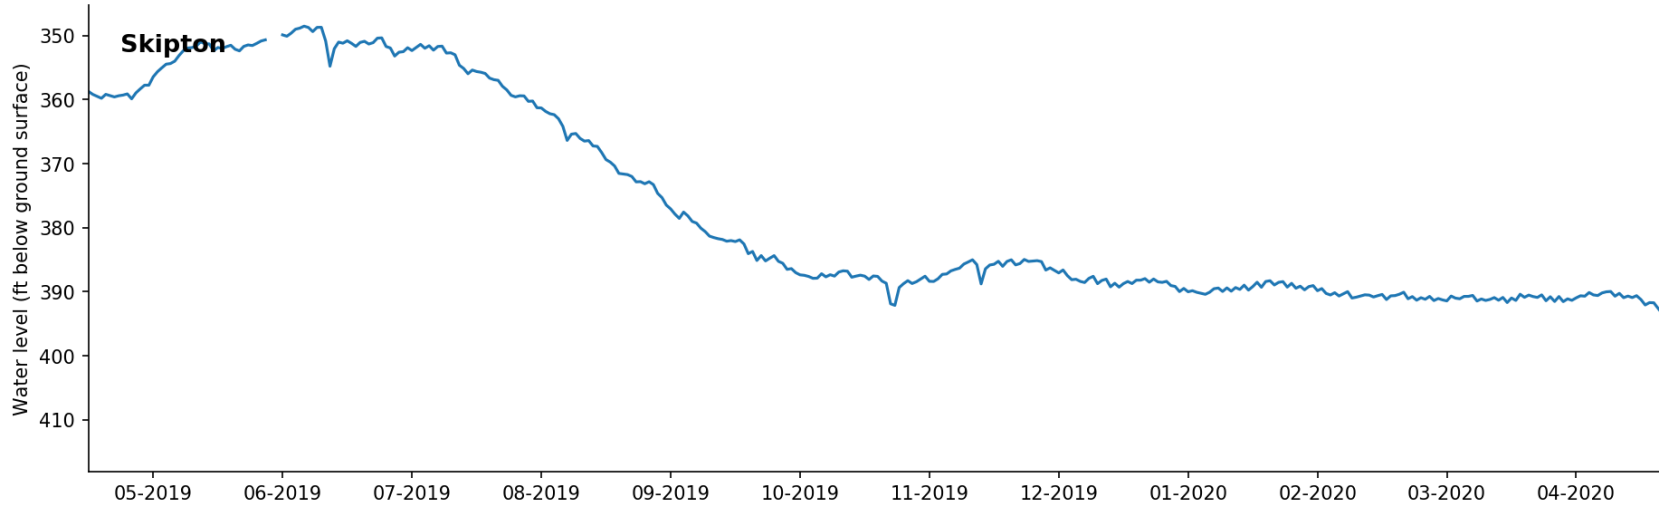

Northern District

Southern District

District Precipitation: 02/2019 - 02/2020

<i>YEAR</i>	<i>PRECIP (IN)</i>
2010	39.8
2011	18.9
2012	25.3
2013	42.5
2014	28.5
2015	48.2
2016	46.9
2017	31.7
2018	39.5
2019	30.7