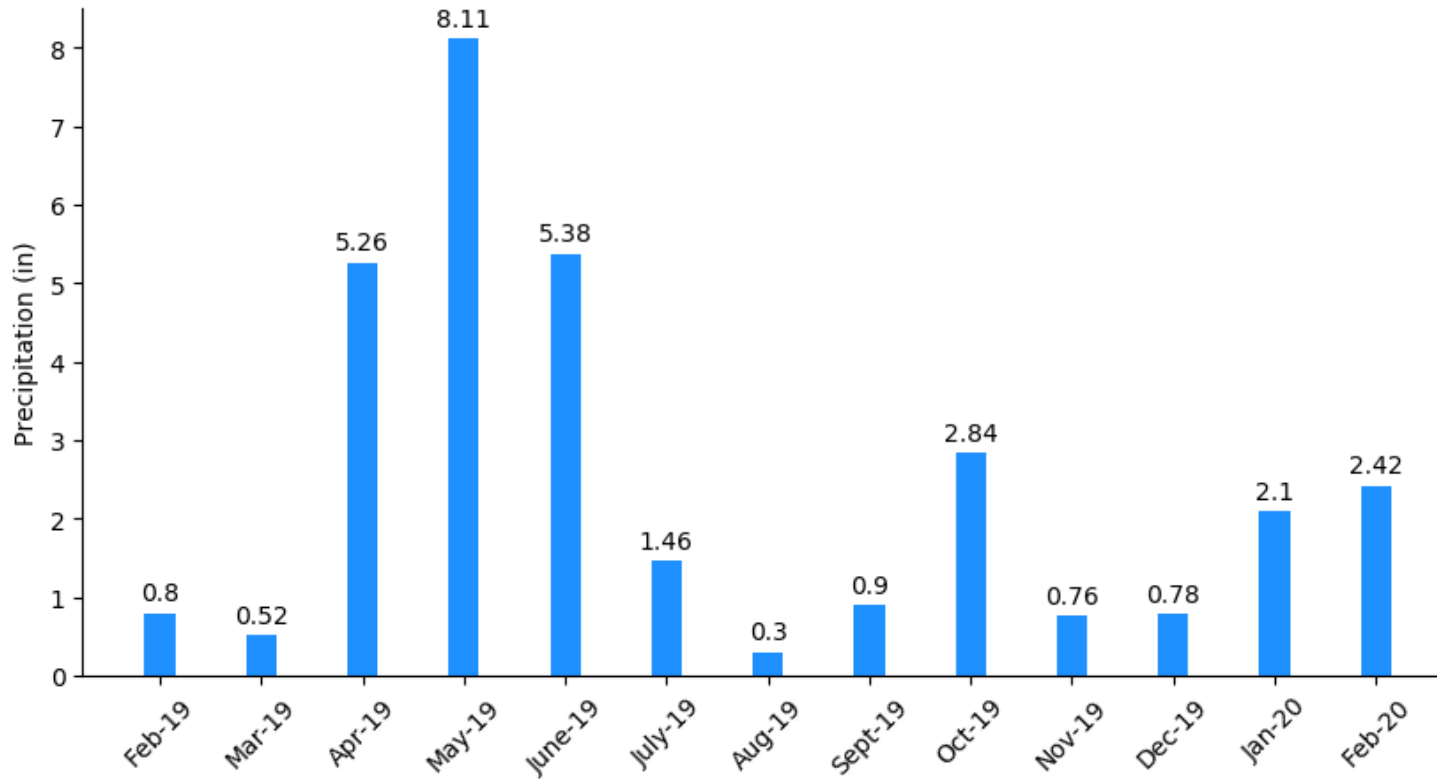

Northern District

Southern District

District Precipitation: 02/2019 - 02/2020

<i>YEAR</i>	<i>PRECIP (IN)</i>
2010	39.8
2011	18.9
2012	25.3
2013	42.5
2014	28.5
2015	48.2
2016	46.9
2017	31.7
2018	39.5
2019	30.7